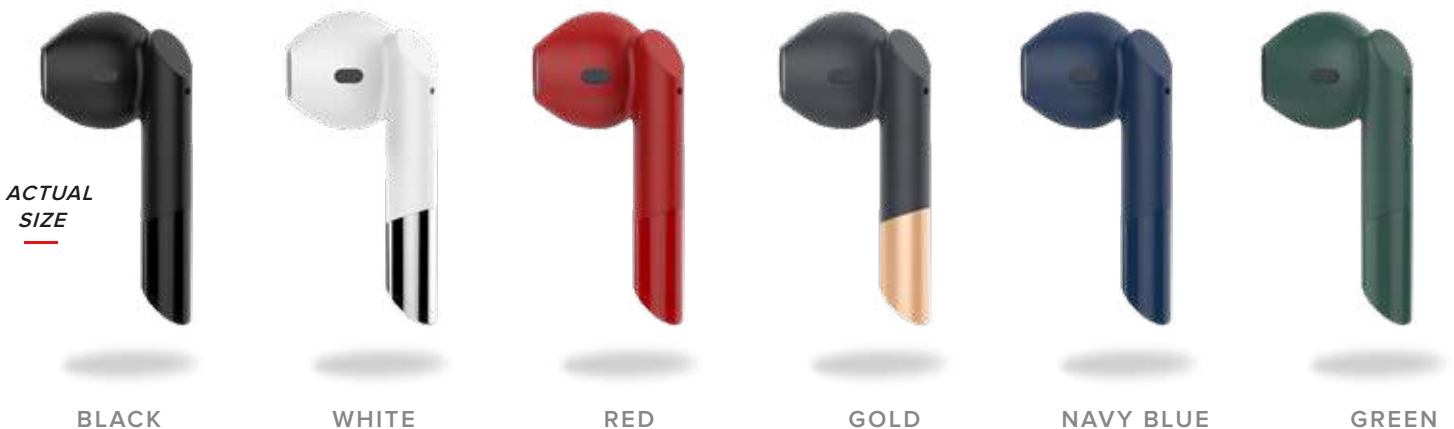

ZeBuds Pro

TRUE WIRELESS STEREO EARPHONES
WITH Qi CHARGING CASE,
IN SOPHISTICATED GLASS FINISHING

ABOUT

Meet **ZeBuds Pro**, our first TWS earbuds with a Qi wireless charging case in sleek glass finishing. Offering an ergonomic design, an impressive sound quality thanks to its highly robust Bluetooth 5.0 connection, extended battery life of up to 20h, intuitive touch controls to take calls, control music or make voice commands, the ZeBuds Pro TWS earphones have been designed to experience wireless freedom, with no compromise on style. Compatible with iOS and Android devices, ZeBuds Pro work with the MyKronoz app to allow users to control their earbuds settings, including an equalizer function, and perform updates via OTA (over the air).

BLACK

WHITE

RED

GOLD

NAVY BLUE

GREEN

ZeBuds Pro

FEATURES

QI WIRELESS & USB-C CHARGING CASE

FAST CHARGING
less than 1 hour to fully charge your earbuds

UP TO 4 EXTRA CHARGES
with the charging case

IPX4 SPLASH-PROOF
water resistant

Qi & USB-C CHARGING CASE

BLACK

WHITE

RED

GOLD

NAVY BLUE

GREEN

TECH. SPECS.

	EARBUDS	CHARGING CASE
DIMENSIONS	17.8 x 43 x 19 mm	Ø55.5 x 22mm
WEIGHT	4 g each	48 g
MATERIAL	ABS	ABS / PMMA
BATTERY TYPE	Li-ion 40 mAh	Li-ion 380 mAh
BATTERY LIFE	Up to 4h of playtime	16h of extra playtime
CHARGING TIME	20 min for 1h listening 1h for full charge	1h30 for full charge
BLUETOOTH®	Bluetooth® 5.0	-
BLUETOOTH® OPERATING RANGE	10 M	-
MICROPHONE	Dual Microphone	-
SPEAKER IMPEDANCE	32Ω	-
FREQUENCY	20Hz - 20KHz	-
TOUCH CONTROLS	✓	-
CHARGING PORT	-	USB Type-C / Wireless
LED INDICATORS	1 LED on each earbud for pairing and battery status	3 LEDs for battery status
WATER RESISTANCE	IPX4 splash-proof	-
COMPATIBILITY	iOS & Android devices	
OPERATING TEMPERATURE	-10° to 60° C	
ACCESSORIES INCLUDED	USB-C cable - Quick start guide	
INTERNATIONAL WARRANTY	1 year	
RMA	rma@mykronoz.com	