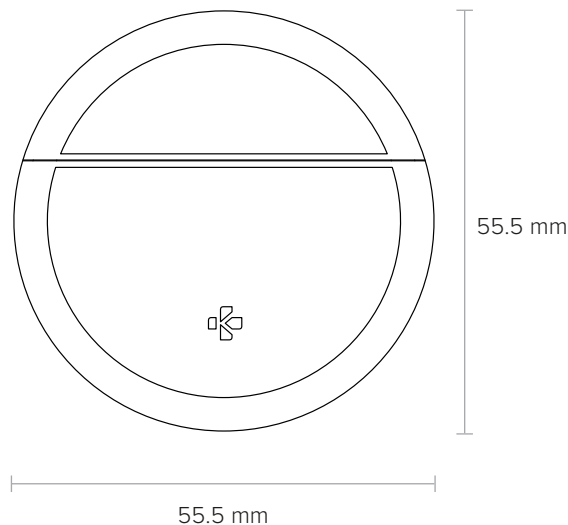

RED

GOLD

NAVY BLUE

GREEN

TECH. SPECS.

	EARBUDS	CHARGING CASE
DIMENSIONS	17.8 x 43 x 19 mm	Ø55.5 x 22mm
WEIGHT	4 g each	48 g
MATERIAL	ABS	ABS / PMMA
BATTERY TYPE	Li-ion 40 mAh	Li-ion 380 mAh
BATTERY LIFE	Up to 4h of playtime	16h of extra playtime
CHARGING TIME	20 min for 1h listening 1h for full charge	1h30 for full charge
BLUETOOTH®	Bluetooth® 5.0	-
BLUETOOTH® OPERATING RANGE	10 M	-
MICROPHONE	Dual Microphone	-
SPEAKER IMPEDANCE	32Ω	-
FREQUENCY	20Hz - 20KHz	-
TOUCH CONTROLS	✓	-
CHARGING PORT	-	USB Type-C / Wireless
LED INDICATORS	1 LED on each earbud for pairing and battery status	3 LEDs for battery status
WATER RESISTANCE	IPX4 splash-proof	-
COMPATIBILITY	iOS & Android devices	
OPERATING TEMPERATURE	-10° to 60° C	
ACCESSORIES INCLUDED	USB-C cable - Quick start guide	
INTERNATIONAL WARRANTY	1 year	
RMA	rma@mykronoz.com	

ACTUAL SIZE

LOGISTIC INFO.

SKU	EAN	UPC
ZeBuds Pro Black	7640158015148	813761024709
ZeBuds Pro White	7640158015155	813761024716
ZeBuds Pro Gold	7640158015162	813761024723
ZeBuds Pro Red	7640158015179	813761024730
ZeBuds Pro Green	7640158015186	813761024747
ZeBuds Pro Blue	7640158015193	813761024754

PACKING (40 pcs per carton)

Master carton size: 343*245*155 mm
Box size: 82*47*125 mm

Master carton weight: 4.1 kg
Box weight: 180 g

MOBILE APP